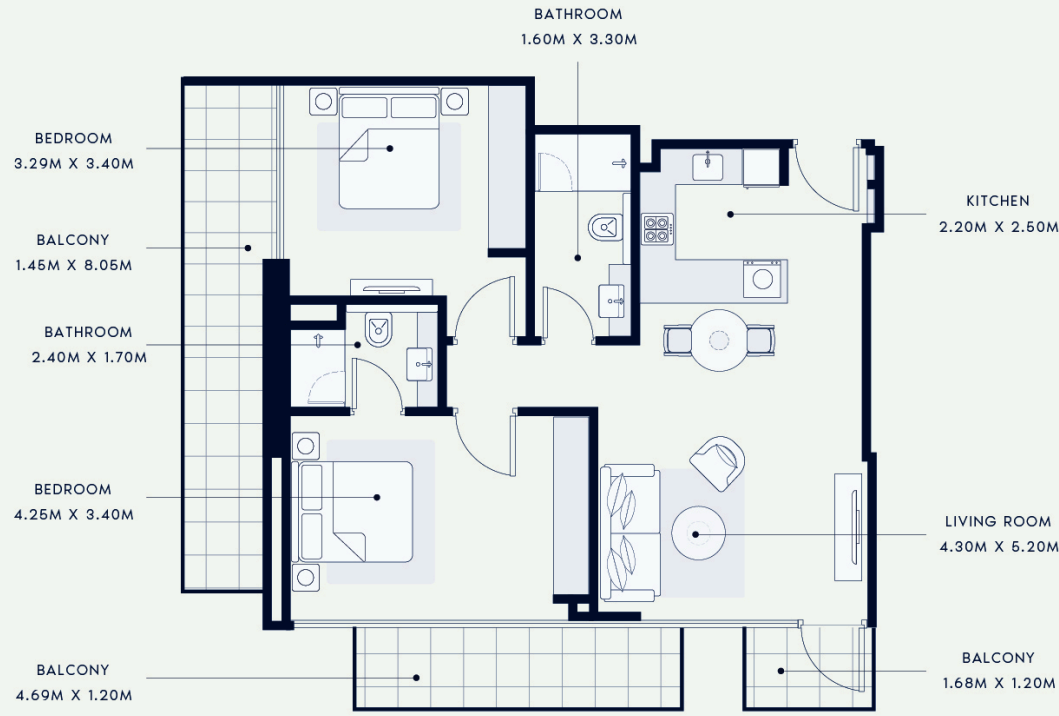

## Property details

Project	Property Type	Unit	Unit Type	Saleable Area (Sq ft)	Selling Price (AED)
AZIZI GRAND, Sport city	Residential	1301	2 Bedroom	1109.33784	1,356,000

\* Applicable fees to Dubai Land Department are 4% of the property net price + AED 40 as knowledge fee + AED 5250 as admin fee  
\* Prices and availability are subject to change without notice

BUILDING NAME  
AZIZI GRAND

REMARKS

AZIZI GRAND

**AZIZI**

PROJECT NAME  
AZIZI GRAND

FLOOR NO.  
13<sup>TH</sup> to 14<sup>TH</sup> FLOOR

APT. AREA  
861.34 SQ.FT

APARTMENT NO.  
1301 to 1401