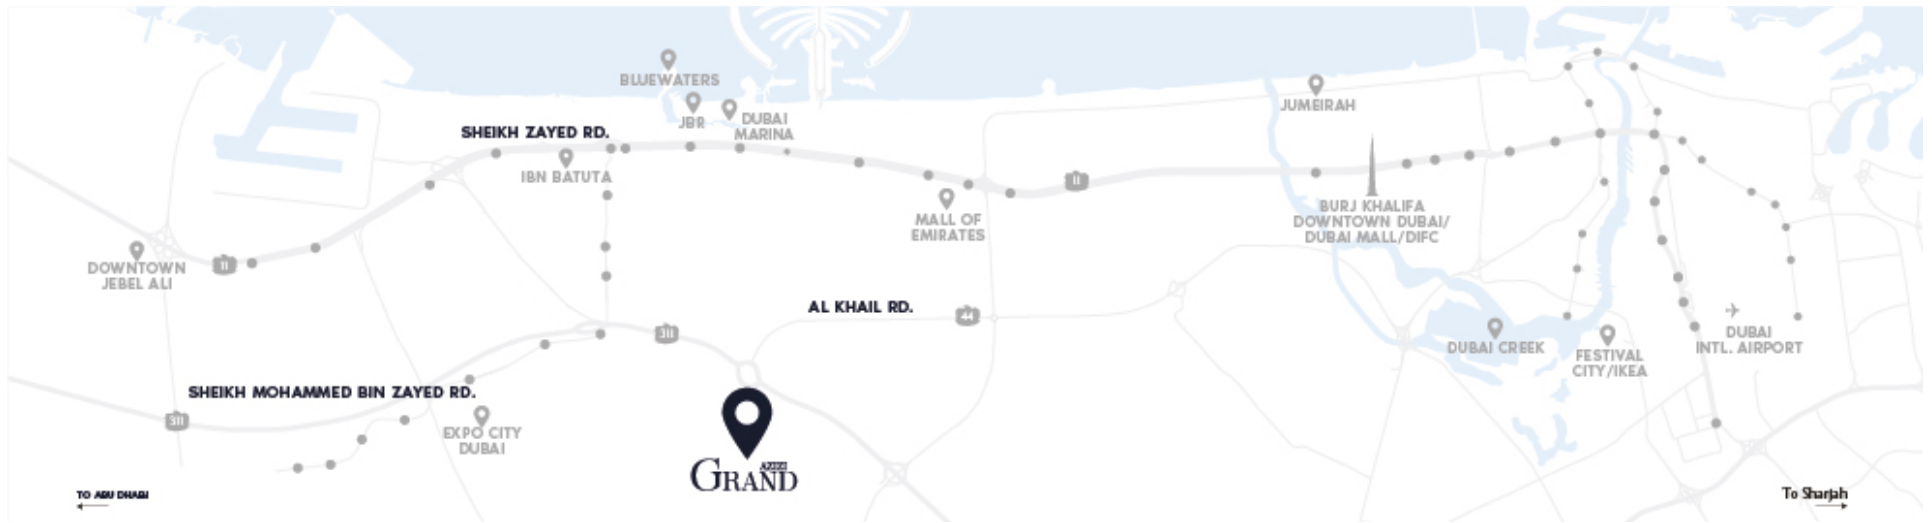

## Payment plan

#	Milestone	%	Date	Amount (AED)
1	within 0 days from purchase date	10.00	08/27/2024	135,600
2	within 30 days from purchase date	5.00	09/26/2024	67,800
3	within 60 days from purchase date	5.00	10/26/2024	67,800
4	within 90 days from purchase date	5.00	11/25/2024	67,800
5	within 135 days from purchase date	5.00	01/09/2025	67,800
6	within 180 days from purchase date	5.00	02/23/2025	67,800
7	within 225 days from purchase date	5.00	04/09/2025	67,800
8	ON COMPLETION	60.00	09/30/2025	813,600
Purchase Price				1,356,000